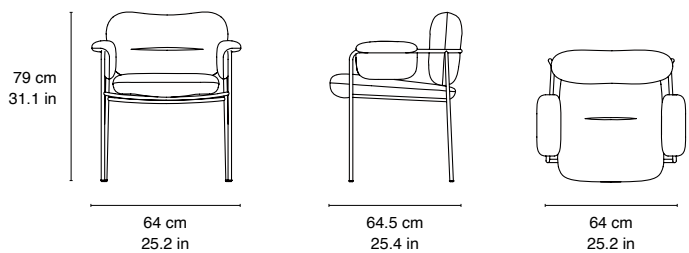

BOLLO DINING CHAIR