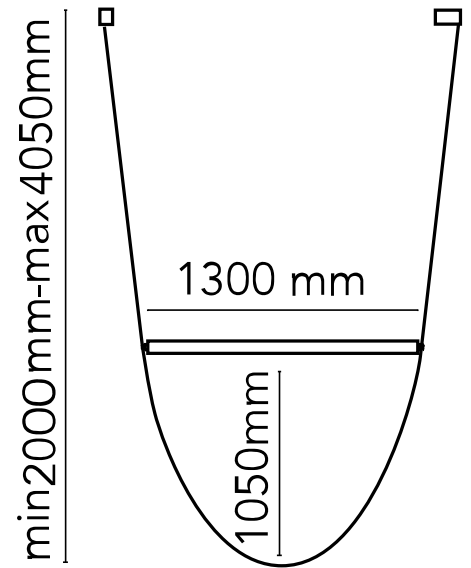

## Wireline

Designed by Formafantasma, 2019

45W - 2793lm - 2700K - CRI > 90

Suspension lamp with diffused light. Tubular in transparent extruded glass and internal diffuser in opal PC. Ferrules made with CNC technology in satin stainless steel. Extruded cable in pink and forest green rubber. Injection molded PC rosette in the same finishes as the cable. The electronics integrated in the ceiling rose allows the use of different dimerization systems: push, 1-10, potentiometer, DALI. In the absence of these systems, the luminous flux can be set during installation, with the push system included in the canopy. Useful length of the cable 3mt.

### Main specifications

EAN	8059607034545
Mounting	Suspension
Environment	Indoor dry location
Light source type	LED
LED type	LED Module
Lamp holder	LED Module
Number of heads	1
Power (W)	45
System power (W)	45
System flux (lm)	2793

### Physical

Colour	Green
Length (mm)	1300
Cord length (mm)	2000/4050
Net weight (kg)	7.8
Package volume (m <sup>3</sup> )	0.05
IP	20
IP external	20

## Schematic light drawing

Luminous flux luminaire  
2793 lm

The above drawing is for illustrative purposes only and refers to product code: F95200WWIRELINE\_45W-LED