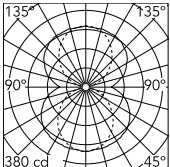

Schematic light drawing

Luminous flux luminaire
2793 lm

The above drawing is for illustrative purposes only and refers to product code: F95200WWIRELINE_45W-LED

Photometric

Lighting type	Total
Light distribution	Symmetric
CCT (K)	2700
CRI >	90

Electrical

Insulation class	I
Frequency (Hz)	50/60
Main voltage (Vac)	120-277
Driver	Integrated
Dimming type	Dimmable 0-10V, Dimmable Push, Dimmable 1-10V, Dimmable DALI 1
Cord length (mm)	2000/4050
Batteries inside	No