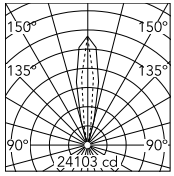

### Physical

Colour	Black
Cord length (mm)	2470
Net weight (kg)	8.2
Package height (cm)	162
Package width (cm)	26
Package length (cm)	29
Package volume (m3)	0.12
IP	20
IP external	20

### Photometric Files

[LDT / IES](#) LDT

### Technical Drawings

[2D](#) ZIP

[3D](#) ZIP

## Schematic light drawing

Beam Angle: 22°

h(m)	E(lx)	D(m)
1	24103	0.39
2	6026	0.79
3	2678	1.18
4	1506	1.58
5	964	1.97

Luminous flux luminaire  
3840 lm

The above drawing is for illustrative purposes only and refers to product code: F76000WTOIO\_300W-INC