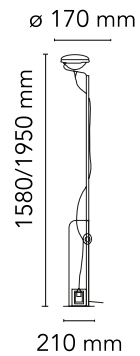

## Toio

Designed by Achille and Pier Giacomo Castiglioni, 1962

Halogen - 300W

Floor lamp providing indirect lighting. Angle iron and formed steel base, painted in a variety of colors. Hexagonal nickel-plated brass height-adjustable stem with telescopic head. On the cable there is the electronic dimmer which allows the regulation of light brightness.

### Main specifications

EAN	8059607007181
Mounting	Floor
Environment	Indoor dry location
Light source type	Bulb
Lamp category	Halogen
Lamp holder	Gx16d
Number of heads	1
Power (W)	300

### Physical

Colour	Black
Cord length (mm)	2470
Net weight (kg)	8.2
Package height (cm)	162
Package width (cm)	26
Package length (cm)	29
Package volume (m3)	0.12
IP	20
IP external	20

## Schematic light drawing

Beam Angle: 22°

h(m)	E(lx)	D(m)
1	24103	0.39
2	6026	0.79
3	2678	1.18
4	1506	1.58
5	964	1.97

Luminous flux luminaire  
3840 lm

The above drawing is for illustrative purposes only and refers to product code: F76000WTOIO\_300W-INC