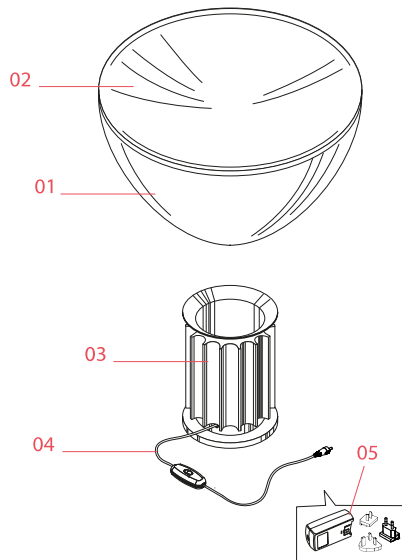

FLOS

■ F6607030 Black

Taccia (PMMA)

Designed by Achille and Pier Giacomo Castiglioni, 1962

28W - 2700K

Table lamp providing indirect and reflected light. Reflector in painted aluminium, gloss white on the outside and matt white on the inside. Directionable diffuser in transparent PMMA. Body in matt black or naturally anodized extruded aluminium. Base in nickel-plated metal. Electric cable of useful length 220 cm, with dimmer switch for ON/OFF and adjustment of the light flow between 10-100%. Plug-in power supply with interchangeable plugs.

Physical

Colour	Black
Length (mm)	190
Cord length (mm)	2200
Net weight (kg)	7.6
Package height (mm)	0
Package width (mm)	0
Package length (mm)	0
Package volume (m3)	0.18
IP internal	20

Download

Mounting instructions	↓ PDF
Mounting instructions	↓ PDF
Spare Parts	↓ PDF

Spare Parts

- | | | |
|-----|--|-----------|
| 01. | Taccia LED transparent diffuser & reflector (PMMA) | F6609000 |
| 02. | White reflector | RF00780 |
| 03. | Black base | F6608030 |
| 04. | Jack plug with cable and push dimmer | RF6608100 |
| 05. | Black plug assembly kit & 48V driver | RF3320400 |