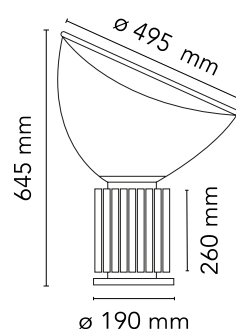

FLOS

■ F6607030 Black

Taccia (PMMA)

Designed by Achille and Pier Giacomo Castiglioni, 1962

28W - 2700K

Table lamp providing indirect and reflected light. Reflector in painted aluminium, gloss white on the outside and matt white on the inside. Directionable diffuser in transparent PMMA. Body in matt black or naturally anodized extruded aluminium. Base in nickel-plated metal. Electric cable of useful length 220 cm, with dimmer switch for ON/OFF and adjustment of the light flow between 10-100%. Plug-in power supply with interchangeable plugs.

Are you a professional and your project needs consulting and support?

[BOOK AN APPOINTMENT](#)

Main specifications

Mounting	Table floor
Environments	Indoor dry location
Light Source Type	LED
LED type	LED array
Power (W)	28

Physical

Colour	Black
Length (mm)	190
Cord length (mm)	2200
Net weight (kg)	7.6
Package height (mm)	0
Package width (mm)	0
Package length (mm)	0
Package volume (m3)	0.18
IP internal	20

Download

Mounting instructions	↓ PDF
Mounting instructions	↓ PDF
Spare Parts	↓ PDF