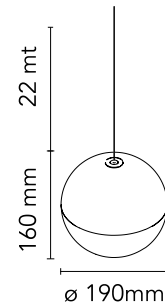

21W - 1515lm - 2700K

Suspension lamp providing diffused light. Black, white or blue varnished die-cast aluminium body coated with clear soft-touch varnish. Optical diffuser in opal PC. Suspension system of 22 metres with Kevlar reinforced coaxial cable. Available with wall/ceiling connection in black PC and power supply with floor switch in black varnished PC. The on/off switch is electronic with optical and touch dimm mechanism included or touch dimm and CASAMBI Ready version. Dimmer included. Compulsory to add either floor switch or ceiling/wall rose.

Are you a professional and your project needs consulting and support?

[BOOK AN APPOINTMENT](#)