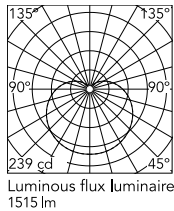

Schematic light drawing

Ecodesign and Energy Labelling

This product contains a light source of energy efficiency class D

Replaceable (LED only)
light source by a
professional

Photometric

Lighting type	Total
Light distribution	Roto symmetric
CCT (K)	2700

Electrical

Insulation class	III
Main voltage (Vac)	48
Forward voltage (V)	48
LED voltage Vf (Vdc)	null
Driver	Remote excluded
Dimmable	Yes
Dimming type	Electronic 48V
Dimming interface	Dimmer Integrated
Batteries inside	No