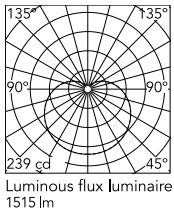

Schematic light drawing

Ecodesign and Energy Labelling

This product contains a light source of energy efficiency class D

Replaceable (LED only)
light source by a
professional

Photometric

Lighting type	Total
Light distribution	Roto symmetric
CCT (K)	2700

Electrical

Insulation class	III
Main voltage (Vac)	48
Forward voltage (V)	48
LED voltage Vf (Vdc)	null
Driver	Remote excluded
Dimming type	Electronic 48V
Batteries inside	No