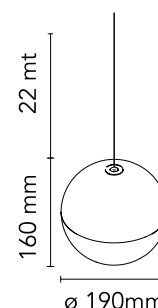

21W - 1515lm - 2700K

Suspension lamp providing diffused light. Black, white or blue varnished die-cast aluminium body coated with clear soft-touch varnish. Optical diffuser in opal PC. Suspension system of 22 metres with Kevlar reinforced coaxial cable. Available with wall/ceiling connection in black PC and power supply with floor switch in black varnished PC. The on/off switch is electronic with optical and touch dimm mechanism included or touch dimm and CASAMBI Ready version. Dimmer included. Compulsory to add either floor switch or ceiling/wall rose.

Are you a professional and your project needs consulting and support?

[BOOK AN APPOINTMENT](#)