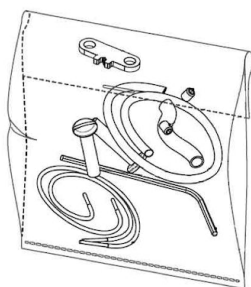

F6485030

String Light Kit cable

Spare Parts

- | | | |
|-----|---|-----------|
| 01. | Kit with white hooks and white cable clamps | RF6480109 |
| 01. | String Light black hooks & cable clamps 5-unit kit | RF6480130 |
| 02. | Power supply unit for led | RF22934 |
| 03. | Kit with allen key and screws for ceiling rose assembly | RF6480200 |
| 03. | Kit with allen key and screws for ceiling rose assembly | RFU648200 |

DOWNLOAD

RF6480109

Kit with white hooks and white cable clamps

RF6480130

String Light black hooks & cable clamps 5-unit kit

RF22934

Power supply unit for led

RF6480200

Kit with allen key and screws for ceiling rose assembly

RFU648200

Kit with allen key and screws for ceiling rose assembly