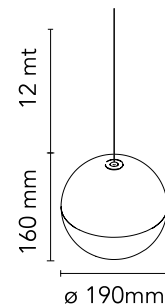

21W - 1515lm - 2700K

Suspension lamp providing diffused light. Black, white or blue varnished die-cast aluminium body coated with clear soft-touch varnish. Optical diffuser in opal PC. Suspension system of 12 metres with Kevlar reinforced coaxial cable. Available with wall/ceiling connection in black PC and power supply with floor switch in black varnished PC. The on/off switch is electronic with optical and touch dimm mechanism included or touch dimm and CASAMBI Ready version. Dimmer included. Compulsory to add either floor switch or ceiling/wall rose.

Are you a professional and your project needs consulting and support?

[BOOK AN APPOINTMENT](#)