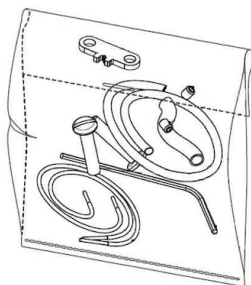

F6485030

String Light Kit cable

Spare Parts

- | | | |
|-----|---|-----------|
| 01. | Kit with white hooks and white cable clamps | RF6480109 |
| 01. | String Light black hooks & cable clamps 5-unit kit | RF6480130 |
| 02. | Power supply unit for led | RF22934 |
| 03. | Kit with allen key and screws for ceiling rose assembly | RF6480200 |
| 03. | Kit with allen key and screws for ceiling rose assembly | RFU648200 |

RF6480109

Kit with white hooks and white cable clamps

RF6480130

String Light black hooks & cable clamps 5-unit kit

RF22934

Power supply unit for led

RF6480200

Kit with allen key and screws for ceiling rose assembly

RFU648200

Kit with allen key and screws for ceiling rose assembly