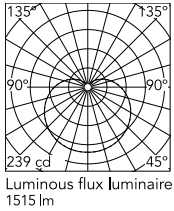

Schematic light drawing

Ecodesign and Energy Labelling

This product contains a light source of energy efficiency class D

Replaceable (LED only)
light source by a
professional

Photometric

Lighting type	Total
Light distribution	Roto symmetric
CCT (K)	2700

Electrical

Insulation class	III
Main voltage (Vac)	48
Forward voltage (V)	48
LED voltage Vf (Vdc)	null
Driver	Remote excluded
Dimmable	Yes
Dimming type	Electronic 48V
Dimming interface	Dimmer Integrated
Batteries inside	No