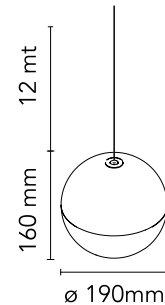

21W - 1515lm - 2700K

Suspension lamp providing diffused light. Black, white or blue varnished die-cast aluminium body coated with clear soft-touch varnish. Optical diffuser in opal PC. Suspension system of 12 metres with Kevlar reinforced coaxial cable. Available with wall/ceiling connection in black PC and power supply with floor switch in black varnished PC. The on/off switch is electronic with optical and touch dimm mechanism included or touch dimm and CASAMBI Ready version. Dimmer included. Compulsory to add either floor switch or ceiling/wall rose.

Are you a professional and your project needs consulting and support?

[BOOK AN APPOINTMENT](#)