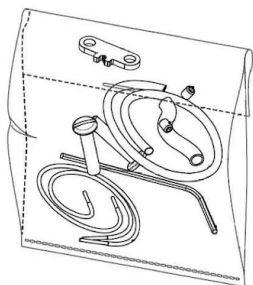

F6485030

String Light Kit cable

Spare Parts

- | | | |
|-----|---|-----------|
| 01. | Kit with white hooks and white cable clamps | RF6480109 |
| 01. | String Light black hooks & cable clamps 5-unit kit | RF6480130 |
| 02. | Power supply unit for led | RF22934 |
| 03. | Kit with allen key and screws for ceiling rose assembly | RF6480200 |
| 03. | Kit with allen key and screws for ceiling rose assembly | RFU648200 |

DOWNLOAD

RF6480109

Kit with white hooks and white cable clamps

RF6480130

String Light black hooks & cable clamps 5-unit kit

RF22934

Power supply unit for led

RF6480200

Kit with allen key and screws for ceiling rose assembly

RFU648200

Kit with allen key and screws for ceiling rose assembly