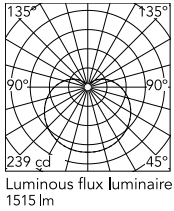

Schematic light drawing

Ecodesign and Energy Labelling

This product contains a light source of energy efficiency class D

Replaceable (LED only)
light source by a
professional

Photometric

Lighting type	Total
Light distribution	Roto symmetric
CCT (K)	2700

Electrical

Insulation class	III
Main voltage (Vac)	48
Forward voltage (V)	48
LED voltage Vf (Vdc)	null
Driver	Remote excluded
Dimming type	Electronic 48V
Batteries inside	No