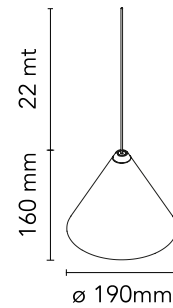

FLOS

■ F6497030 Black

String Light - Cone head - 22mt cable

Designed by Michael Anastassiades, 2014

21W - 1035lm - 2700K

Suspension lamp providing diffused light. Black, white or blue varnished die-cast aluminium body coated with clear soft-touch varnish. Optical diffuser in opal PC. Suspension system of 22 metres with Kevlar reinforced coaxial cable. Available with wall/ceiling connection in black PC and power supply with floor switch in black varnished PC. The on/off switch is electronic with optical and touch dimm mechanism included or touch dimm and CASAMBI Ready version. Dimmer included. Compulsory to add either floor switch or ceiling/wall rose.

Are you a professional and your project needs consulting and support?

[BOOK AN APPOINTMENT](#)

Main specifications

EAN	8059607041567
Mounting	Suspension
Environments	Indoor dry location
Light Source Type	LED
LED type	LED array
Power (W)	21
System flux (lm)	1035

Physical

Colour	Black
Length (mm)	190
Cord length (mm)	22000
Net weight (kg)	1.15
Package height (mm)	300
Package width (mm)	300
Package length (mm)	300
Package volume (m3)	0.03
IP internal	20

Download

Mounting instructions	↓ PDF
Mounting instructions	↓ PDF
Mounting instructions	↓ PDF
Spare Parts	↓ PDF