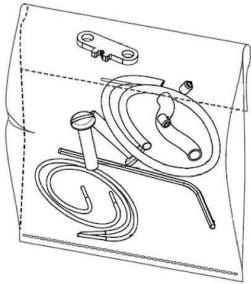

F6485030

String Light Kit cable

Spare Parts

- | | | |
|-----|---|-----------|
| 01. | Kit with white hooks and white cable clamps | RF6480109 |
| 01. | String Light black hooks & cable clamps 5-unit kit | RF6480130 |
| 02. | Power supply unit for led | RF22934 |
| 03. | Kit with allen key and screws for ceiling rose assembly | RF6480200 |
| 03. | Kit with allen key and screws for ceiling rose assembly | RFU648200 |

DOWNLOAD

RF6480109

Kit with white hooks and white cable clamps

RF6480130

String Light black hooks & cable clamps 5-unit kit

RF22934

Power supply unit for led

RF6480200

Kit with allen key and screws for ceiling rose assembly

RFU648200

Kit with allen key and screws for ceiling rose assembly