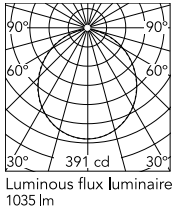

Schematic light drawing

Ecodesign and Energy Labelling

This product contains a light source of energy efficiency class D

Replaceable (LED only)
light source by a
professional

Photometric

Lighting type	Direct
Light distribution	Roto symmetric
CCT (K)	2700

Electrical

Insulation class	III
Main voltage (Vac)	48
Forward voltage (V)	48
LED voltage Vf (Vdc)	null
Driver	Remote excluded
Dimmable	Yes
Dimming type	Electronic 48V
Dimming interface	Dimmer Integrated
Batteries inside	No