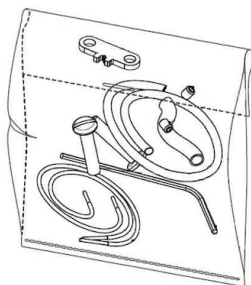

F6485030

String Light Kit cable

Spare Parts

- | | | |
|-----|---|-----------|
| 01. | Kit with white hooks and white cable clamps | RF6480109 |
| 01. | String Light black hooks & cable clamps 5-unit kit | RF6480130 |
| 02. | Power supply unit for led | RF22934 |
| 03. | Kit with allen key and screws for ceiling rose assembly | RF6480200 |
| 03. | Kit with allen key and screws for ceiling rose assembly | RFU648200 |

DOWNLOAD

RF6480109

Kit with white hooks and white cable clamps

RF6480130

String Light black hooks & cable clamps 5-unit kit

RF22934

Power supply unit for led

RF6480200

Kit with allen key and screws for ceiling rose assembly

RFU648200

Kit with allen key and screws for ceiling rose assembly