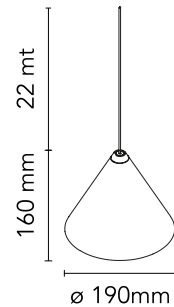

FLOS

■ F6499030 Black

String Light - Cone head - 22mt cable - CASAMBI Ready

Designed by Michael Anastassiades, 2014

21W - 1035lm - 2700K

Suspension lamp providing diffused light. Black, white or blue varnished die-cast aluminium body coated with clear soft-touch varnish. Optical diffuser in opal PC. Suspension system of 22 metres with Kevlar reinforced coaxial cable. Available with wall/ceiling connection in black PC and power supply with floor switch in black varnished PC. The on/off switch is electronic with optical and touch dimm mechanism included or touch dimm and CASAMBI Ready version. Dimmer included. Compulsory to add either floor switch or ceiling/wall rose.

Are you a professional and your project needs consulting and support?

BOOK AN APPOINTMENT

Main specifications

EAN	8059607042298
Mounting	Suspension
Environments	Indoor dry location
Light Source Type	LED
LED type	LED array
Power (W)	21
System flux (lm)	1035

Physical

Colour	Black
Length (mm)	190
Cord length (mm)	22000
Net weight (kg)	1.15
Package height (mm)	300
Package width (mm)	300
Package length (mm)	300
Package volume (m3)	0.03
IP internal	20

Download

Mounting instructions	↓ PDF
Mounting instructions	↓ PDF
Mounting instructions	↓ PDF
Spare Parts	↓ PDF