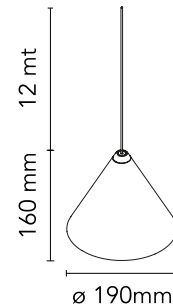

21W - 1035lm - 2700K

Suspension lamp providing diffused light. Black, white or blue varnished die-cast aluminium body coated with clear soft-touch varnish. Optical diffuser in opal PC. Suspension system of 12 metres with Kevlar reinforced coaxial cable. Available with wall/ceiling connection in black PC and power supply with floor switch in black varnished PC. The on/off switch is electronic with optical and touch dimm mechanism included or touch dimm and CASAMBI Ready version. Dimmer included. Compulsory to add either floor switch or ceiling/wall rose.

Are you a professional and your project needs consulting and support?

BOOK AN APPOINTMENT