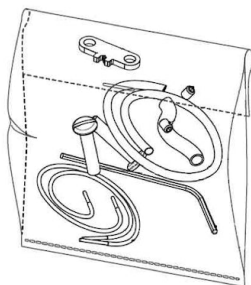

## Spare Parts

- |     |   |           |
|-----|---|-----------|
| 01. | Kit with white hooks and white cable clamps             | RF6480109 |
| 01. | String Light black hooks & cable clamps 5-unit kit      | RF6480130 |
| 02. | Power supply unit for led                               | RF22934   |
| 03. | Kit with allen key and screws for ceiling rose assembly | RF6480200 |
| 03. | Kit with allen key and screws for ceiling rose assembly | RFU648200 |

**DOWNLOAD**

RF6480109

Kit with white hooks and white cable clamps

RF6480130

String Light black hooks & cable clamps 5-unit kit

RF22934

Power supply unit for led

RF6480200

Kit with allen key and screws for ceiling rose assembly

RFU648200

Kit with allen key and screws for ceiling rose assembly