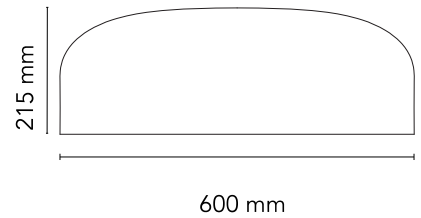

FLOS

■ F1366030 Black

Smithfield Ceiling Pro

Designed by Jasper Morrison, 2009

45W - 2791lm - 2700K - CRI > 95

Ceiling-mounted lamp providing direct light. Aluminium body. Available in gloss black, white, matt black, red, green or MUD. Injection-moulded opalescent methacrylate diffuser. Steel wall and ceiling attachment.

Are you a professional and your project needs consulting and support?

[BOOK AN APPOINTMENT](#)