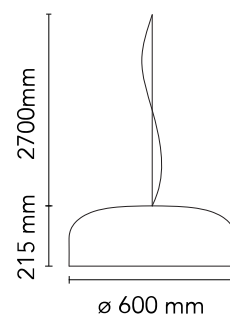

Halogen - 70W

Suspension lamp with direct light. Aluminium body. Available in gloss black, matt black, red, green, white or MUD. Injection-moulded opalescent methacrylate diffuser. Steel ceiling attachment with steel suspension cable, 5 pole electric cable in PTFE double insulation, working length 2700 mm.

Are you a professional and your project needs consulting and support?

[BOOK AN APPOINTMENT](#)