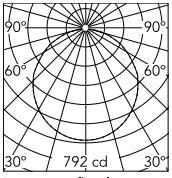

Schematic light drawing

Luminous flux luminaire
4800 lm

The above drawing is for illustrative purposes only and refers to product code: F13710XXWSMITHFIELD-S_4X70W-HL

Photometric

Lighting type	Direct
Light distribution	Roto symmetric

Electrical

Insulation class	I
Frequency (Hz)	50/60
Main voltage (Vac)	220-250
Cord length (mm)	2700
Batteries inside	No