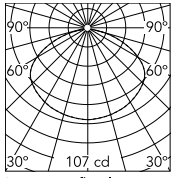

Physical

Colour	Gold
Length (mm)	400
Cord length (mm)	2700
Net weight (kg)	5
Package volume (m3)	0.1
IP	20
IP external	20

Download

[Mounting instructions](#)  PDF

[Spare Parts](#)  PDF

Photometric Files

[LDT / IES](#)  LDT

Technical Drawings

[3D](#)  ZIP

Schematic light drawing

Beam Angle: 133°

h(m)	E(lx)	D(m)
1	107	4.59
2	27	9.18
3	12	13.77
4	7	18.37
5	4	22.96

Luminous flux Luminaire
689 lm

The above drawing is for illustrative purposes only and refers to product code: F64050WSKYGARDEN_SMALL_E14-10W-LED