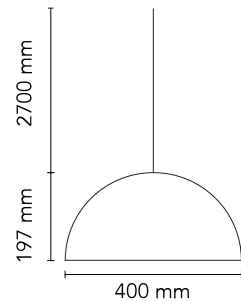

Are you a professional and your project needs consulting and support?

[BOOK AN APPOINTMENT](#)

Main specifications

EAN	8059607035009
Mounting	Suspension
Environment	Indoor dry location
Light source type	Bulb
Lamp category	LED retrofit
Lamp type	T28
Lamp holder	E14
Bulb finish	Frosted
Number of heads	1
Power (W)	10
System power (W)	10

Physical

Colour	Gold
Length (mm)	400
Cord length (mm)	2700
Net weight (kg)	5
Package volume (m3)	0.1
IP	20
IP external	20

Download

[Mounting instructions](#)  PDF

[Spare Parts](#)  PDF

Photometric Files

[LDT / IES](#)  LDT

Technical Drawings

[3D](#)  ZIP

Schematic light drawing

Beam Angle: 133°

h(m)	E(lx)	D(m)
1	107	4.59
2	27	9.18
3	12	13.77
4	7	18.37
5	4	22.96

Luminous flux Luminaire
689 lm

The above drawing is for illustrative purposes only and refers to product code: F64050WSKYGARDEN_SMALL_E14-10W-LED