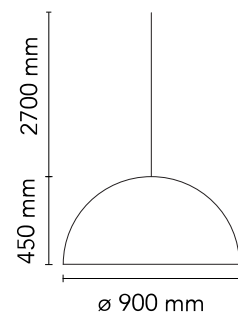

FLOS

■ F0002031 Black

Skygarden 2

Designed by Marcel Wanders studio, 2007

Halogen - 205W

Suspension luminaire providing diffused lighting. Hemispherical, mechanically-processed cast plaster diffuser, painted white inside. Outer finish: rust, glossy black, glossy white or matte gold. Plaster diffuser support in die-cast aluminum alloy. Upper cable gland and blocking ring nut in black injection-molded PC. Shaped, adjustment screws. Transparent, injection-molded, upper and lower silicone shock absorbers. Lampholder and fixing support in PPS. Flashed and blown opal glass diffuser. Molded fixing ring nut in die-cast aluminum alloy with alodine plating. Frieze in photo-etched and mechanically drawn AISI 304 steel. Molded and galvanized steel ceiling attachment. Gray, injection-molded PC rose, painted the same color as the body.

Are you a professional and your project needs consulting and support?

[BOOK AN APPOINTMENT](#)

Main specifications

EAN	8059607012918
Mounting	Suspension
Environment	Indoor dry location
Light source type	Bulb
Lamp category	Halogen
Lamp holder	E27
Ilcos	HSGS
Number of heads	1
Power (W)	205

Physical

Colour	Black
Cord length (mm)	2700
Net weight (kg)	0
IP	20
IP external	20

Download

[Mounting instructions](#)  PDF

[Spare Parts](#)  PDF

Photometric Files

[LDT / IES](#)  LDT

Technical Drawings

Schematic light drawing

Beam Angle: 118°

h(m)	E(lx)	D(m)
1	729	3.36
2	182	6.72
3	81	10.08
4	46	13.44
5	29	16.79

Luminous flux luminaire
4210 lm

The above drawing is for illustrative purposes only and refers to product code: F64200XXWSKYGARDEN-2_230W-HL