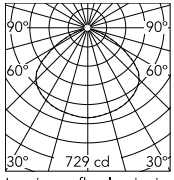

Physical

Colour	Black
Cord length (mm)	2700
Net weight (kg)	0
IP	20
IP external	20

Download

[Mounting instructions](#)  PDF

[Spare Parts](#)  PDF

Photometric Files

[LDT / IES](#)  LDT

Technical Drawings

Schematic light drawing

Beam Angle: 118°

h(m)	E(lx)	D(m)
1	729	3.36
2	182	6.72
3	81	10.08
4	46	13.44
5	29	16.79

Luminous flux luminaire
4210 lm

The above drawing is for illustrative purposes only and refers to product code: F64200XXWSKYGARDEN-2_230W-HL