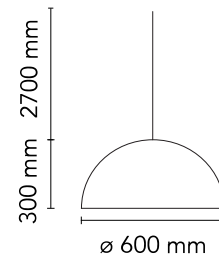

Halogen - 105W

Suspension luminaire providing diffused lighting. Hemispherical, mechanically-processed cast plaster diffuser, painted white inside. Outer finish: rust, glossy black, glossy white or matte gold. Plaster diffuser support in die-cast aluminum alloy, liquid-painted white. Molded upper bushing in die-cast, polished aluminum alloy, protected with transparent paint on the entire visible part. Upper cable gland and blocking ring nut in black injection-molded PC (polycarbonate). Shaped, galvanized adjustment screws. Transparent, injection-molded, upper and lower silicone shock absorbers. Lamp holder and fixing support in black injection-molded PPS (polyphenylene sulfide). Flashed and blown opal glass diffuser. Molded fixing ring nut in die-cast aluminum alloy with alodine plating. Skygarden 1 frieze in photo-etched and mechanically drawn AISI 304 steel. Molded and galvanized steel ceiling attachment Gray, injection-molded PA6 (Nylon) rose.