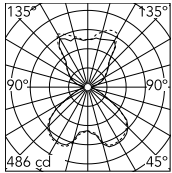

Physical

Colour	Fabric
Cord length (mm)	1350
Net weight (kg)	17.6
Package volume (m3)	0.3
IP	20
IP external	20

Download

[Mounting instructions](#) PDF

[Spare Parts](#) PDF

Photometric Files

[LDT / IES](#) LDT

Technical Drawings

[2D](#) ZIP

[3D](#) ZIP

Schematic light drawing

Luminous flux luminaire
4210 lm

The above drawing is for illustrative purposes only and refers to product code: F6103007WROMEQ_SOFT_F_250W-HL