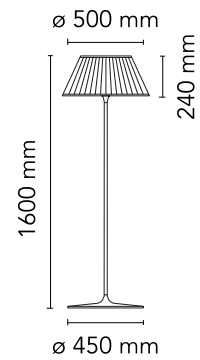

FLOS

F6109007 Fabric

Romeo Soft Floor

Designed by Philippe Starck, 1998

Halogen - 150W

Floor lamp providing diffused light. Acid-etched pressed borosilicate glass internal diffuser. Plissé cloth shade. Gray painted steel stem and die-cast aluminum base and yoke. Injection-molded transparent polycarbonate diffuser support. On the cable there is the electronic dimmer which allows the regulation of light brightness.

Are you a professional and your project needs consulting and support?

[BOOK AN APPOINTMENT](#)

Main specifications

EAN	8059607005484
Mounting	Floor
Environment	Indoor dry location
Light source type	Bulb
Lamp category	Halogen
Lamp holder	E27
Iicos	HSGS
Number of heads	1
Power (W)	150

Physical

Colour	Fabric
Cord length (mm)	1350
Net weight (kg)	17.6
Package volume (m3)	0.3
IP	20
IP external	20

Download

[Mounting instructions](#) PDF

[Spare Parts](#) PDF

Photometric Files

[LDT / IES](#) LDT

Technical Drawings

[2D](#) ZIP

[3D](#) ZIP

Schematic light drawing

Luminous flux luminaire
4210 lm

The above drawing is for illustrative purposes only and refers to product code: F6103007WROMEQ_SOFT_F_250W-HL