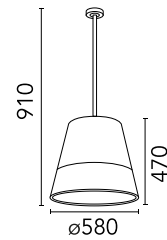

FLOS

F6469041 Green Wall

Romeo Outdoor C3 Pvc (91 cm) Green wall

Designed by Philippe Starck

Light source not included.

Are you a professional and your project needs consulting and support?

[BOOK AN APPOINTMENT](#)

Main specifications

Mounting	Ceiling surface
Environments	Outdoor wet location
Icos	No

Physical

Colour	Green Wall
Trim	No
Orientation	Fixed
Net weight (kg)	7.5
IP internal	55
IP external	55

Download

[Mounting instructions](#)  PDF