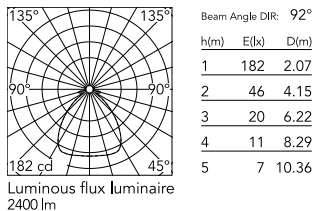

Main specifications

Mounting	Ceiling surface
Environments	Outdoor wet location
Icos	No

Physical

Colour	Green Wall
Trim	No
Orientation	Fixed
Net weight (kg)	7.5
IP internal	55
IP external	55

Download

[Mounting instructions](#)  PDF

Photometric Files

[LDT / IES](#)  ZIP

IP	IP
55	55

Schematic light drawing

Photometric

Lighting type	Direct
Light distribution	Symmetric
Beam angle C0-180 (°)	74
Beam angle C90-270 (°)	74

Electrical

Insulation class	I
Frequency (Hz)	50-60
Main voltage (Vac)	220-240
Emergency type	No