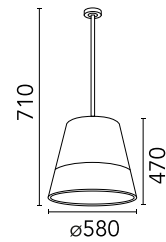

## Romeo Outdoor C3 Pvc (71 cm) Green wall

Designed by Philippe Starck

Light source not included.

Are you a professional and your project needs consulting and support?

[BOOK AN APPOINTMENT](#)

### Main specifications

EAN	8059607006450
Mounting	Ceiling
Environments	Outdoor wet location
Light Source Type	Bulb
Lamp holders	E27
Iicos	HSGS
Number of heads	1
Power (W)	250

### Physical

Colour	Green Wall
Orientation	Fixed
Net weight (kg)	5.9
Package volume (m3)	0.27
IP internal	55