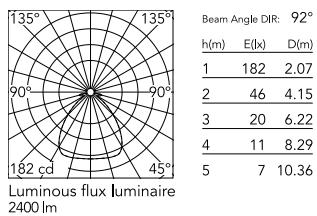

Schematic light drawing

Photometric

Lighting type	Direct
Light distribution	Symmetric
Beam angle C0-180 (°)	78
Beam angle C90-270 (°)	78

Electrical

Insulation class	I
Frequency (Hz)	50/60
Main voltage (Vac)	220-240
Emergency type	No
Batteries inside	No
Charging min time	No

Notes

Light source not included. HSGS E27: 1x250W or 1 LED: 21W - 2450 lm - 3000K
We recommend using a connection system with a degree of protection greater than or equal to the degree of protection of the luminaire.