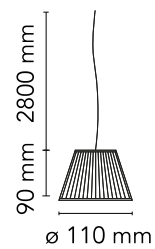

### Physical

Colour	Fabric
Cord length (mm)	2800
Net weight (kg)	0.41
Package height (cm)	16
Package width (cm)	18
Package length (cm)	25
Package volume (m3)	0.01
IP	20
IP external	20