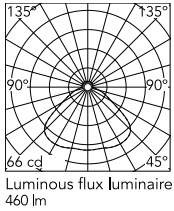

### Physical

Colour	Fabric
Cord length (mm)	2800
Net weight (kg)	0.41
Package height (cm)	16
Package width (cm)	18
Package length (cm)	25
Package volume (m3)	0.01
IP	20
IP external	20

### Photometric Files

[LDT / IES](#)  LDT

### Technical Drawings

[2D](#)  ZIP

[3D](#)  ZIP

## Schematic light drawing