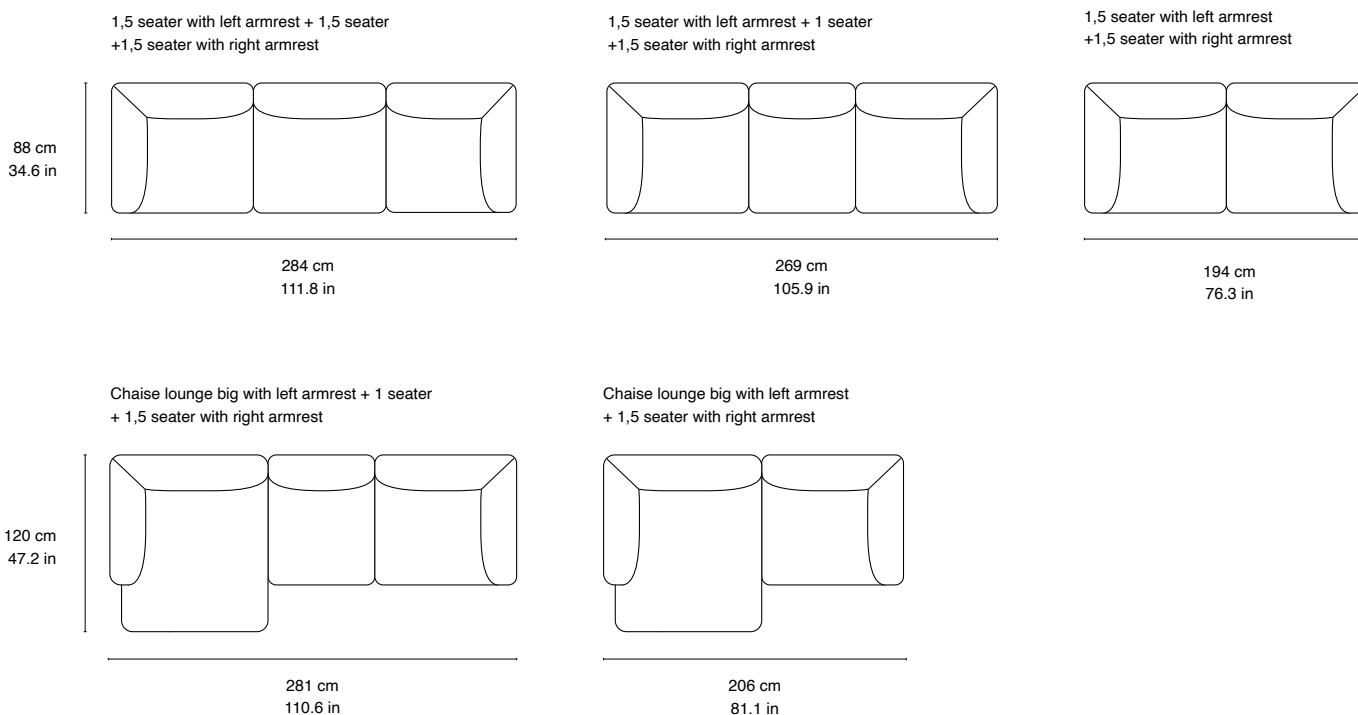

EXAMPLE CONFIGURATIONS

ALL MODULES CAN BE INVERTED