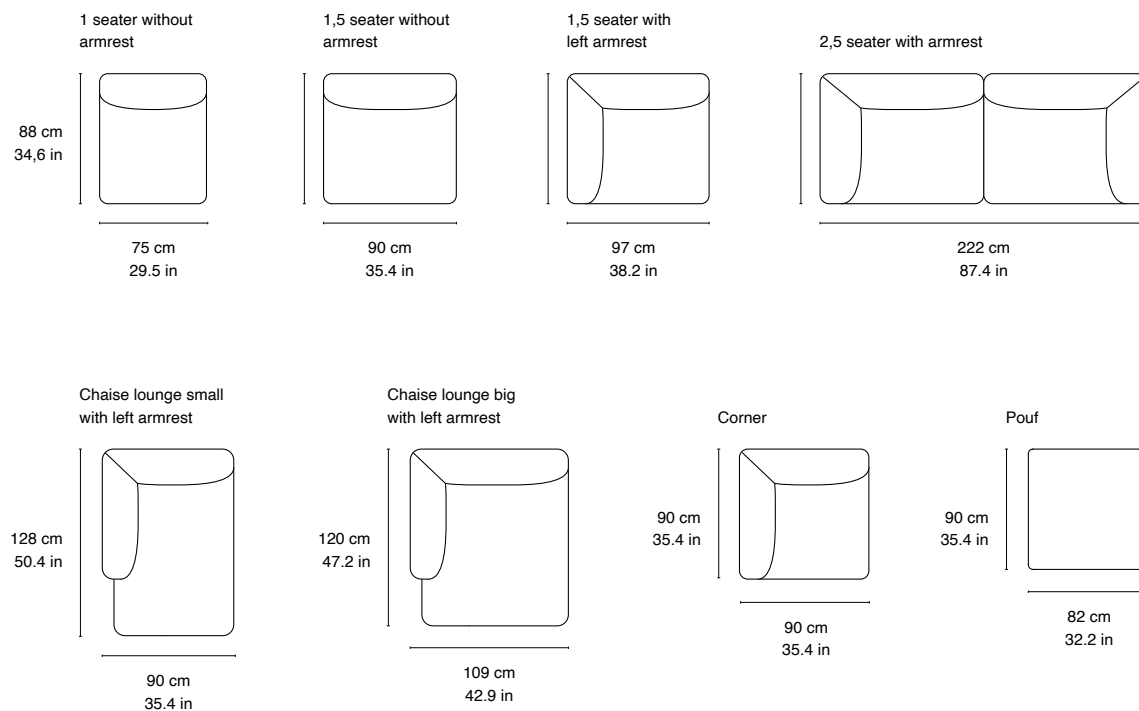

MODULES

ALL MODULES CAN BE INVERTED