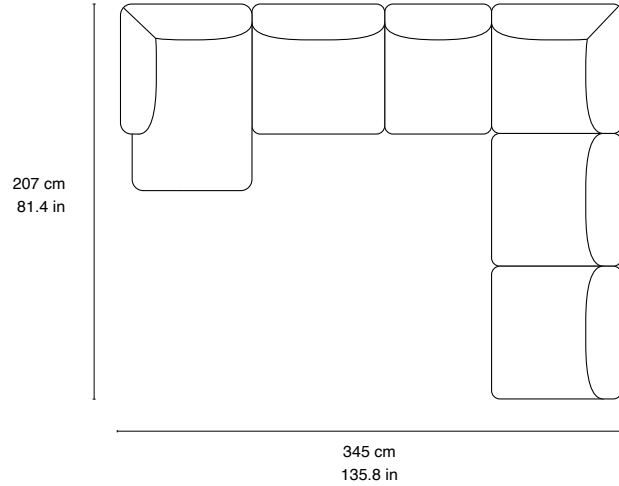

DIMENSIONS

SEE DIMENSIONS CONNECTED TO LINEDRAWINGS

TOTAL HEIGHT	73.0 cm
SEAT HEIGHT	41.0 cm / 16.1 in
ARMREST HEIGHT	73.0 cm / 28.7 in
SEAT DEPTH	60.0 cm / 23.6 in

MATERIALS

FRAME	Solid wood
LEGS	Solid oak and Nozag springs
SEAT	Wood board & foam
BACKREST	Wood board and foam
BACK CUSHIONS	Foam, down feather and wadding
SEAT CUSHIONS	Foam, down feather and wadding
ARMREST	Foam, down feather and wadding
UPHOLSTERY	Leather, fabric
FOAM OPTIONS	CMHR
FURNITURE FEET	Felt gliders

1,5 seater with left armrest + 1,5 seater + Corner
+ 1,5 seater + 1,5 seater with right armrest

Chaise lounge small with left armrest + 1,5 seater + 1 seater
+ Corner + 1,5 seater + 1,5 seater

WARRANTY, CARE AND MAINTENANCE