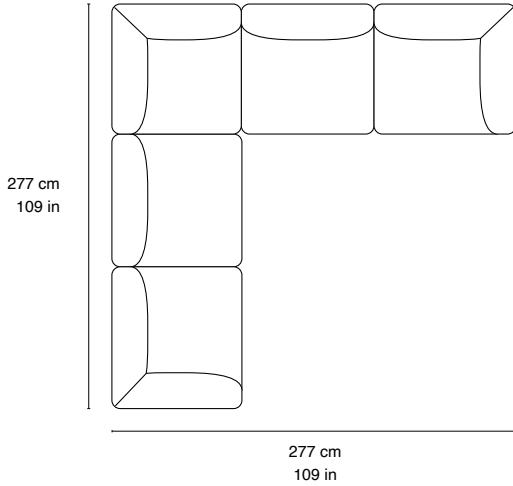

DIMENSIONS

SEE DIMENSIONS CONNECTED TO LINEDRAWINGS

TOTAL HEIGHT	73.0 cm
SEAT HEIGHT	41.0 cm / 16.1 in
ARMREST HEIGHT	73.0 cm / 28.7 in
SEAT DEPTH	60.0 cm / 23.6 in

MATERIALS

FRAME	Solid wood
LEGS	Solid oak and Nozag springs
SEAT	Wood board & foam
BACKREST	Wood board and foam
BACK CUSHIONS	Foam, down feather and wadding
SEAT CUSHIONS	Foam, down feather and wadding
ARMREST	Foam, down feather and wadding
UPHOLSTERY	Leather, fabric
FOAM OPTIONS	CMHR
FURNITURE FEET	Felt gliders

1,5 seater with left armrest + 1,5 seater + Corner
+ 1,5 seater + 1,5 seater with right armrest

Chaise lounge small with left armrest + 1,5 seater + 1 seater
+ Corner + 1,5 seater + 1,5 seater

WARRANTY, CARE AND MAINTENANCE