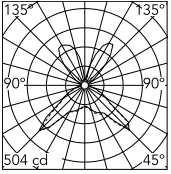

Physical

Colour	Black
Cord length (mm)	1900
Net weight (kg)	5.95
Package volume (m3)	0.44
IP	20
IP external	20

Download

[Mounting instructions](#)  PDF

[Spare Parts](#)  PDF

Photometric Files

[LDT / IES](#)  LDT

Technical Drawings

[2D](#)  ZIP

[3D](#)  ZIP

Schematic light drawing

Luminous flux luminaire
4350 lm

The above drawing is for illustrative purposes only and refers to product code: F59210WRAY_F2_250W-HL

Photometric