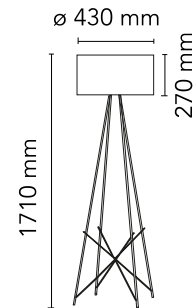

FLOS

■ F5921030 Black

Ray Floor 2

Designed by Rodolfo Dordoni, 2006

Halogen - 250W

Floor lamp providing diffused lighting. Steel tube structure, welded, brushed and chrome-plated. Diffuser support in die-cast, polished and chrome-plated Zamak alloy. Injection-molded PA6 (nylon) lamp-cover. Color: white. Injection-molded PC (polycarbonate) inner diffuser. Color: 3% opal. Injection-molded elastic PVC (polyvinylchloride) feet. Lathe-shaped aluminum diffusers, painted white on the inside, and shiny white or black on the outside or gray-colored, blown and overlaid glass with glossy external finish. On the cable there is the electronic dimmer which allows the regulation of light brightness.

Are you a professional and your project needs consulting and support?

[BOOK AN APPOINTMENT](#)

Main specifications

EAN	8059607005361
Mounting	Floor
Environment	Indoor dry location
Light source type	Bulb
Lamp category	Halogen
Lamp holder	E27
Ilcos	HSGS
Number of heads	1
Power (W)	250

Physical

Colour	Black
Cord length (mm)	1900
Net weight (kg)	5.95
Package volume (m3)	0.44
IP	20
IP external	20

Download

[Mounting instructions](#)  PDF

[Spare Parts](#)  PDF

Photometric Files

[LDT / IES](#)  LDT

Technical Drawings

[2D](#)  ZIP

[3D](#)  ZIP

Schematic light drawing

Luminous flux luminaire
4350 lm

The above drawing is for illustrative purposes only and refers to product code: F59210WRAY_F2_250W-HL

Photometric