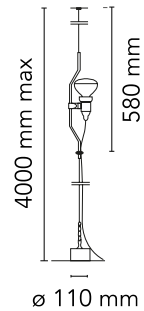

## Parentesi dimmer

Designed by Achille Castiglioni and Pio Manzu, 1971

Halogen - 150W

Lamp providing direct light. Lamp moves vertically via sliding of a painted or nickel-plated shaped steel tube on a ceiling-to-floor steel cable (4000 mm long). Fixture head made of injection-molded black elastomer. On the cable there is the electronic dimmer which allows the regulation of light brightness.

### Main specifications

EAN	8059607020449
Mounting	Suspension
Environment	Indoor dry location
Light source type	Bulb
Lamp category	Halogen
Lamp holder	E27
Iicos	HSGSR
Number of heads	1
Power (W)	150

### Physical

Colour	White
Cord length (mm)	4000
Net weight (kg)	3.57
Package height (cm)	9
Package width (cm)	15
Package length (cm)	61
Package volume (m3)	0.01
IP	20
IP external	20

## Schematic light drawing

Beam Angle: 131°

h(m)	E(lx)	D(m)
1	156	4.37
2	39	8.75
3	17	13.12
4	10	17.50
5	6	21.87

Luminous flux luminaire  
652 lm

The above drawing is for illustrative purposes only and refers to product code: F56000WPARENTESI-D\_8W-LED