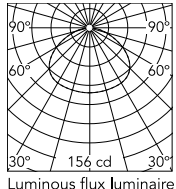

### Physical

Colour	White
Cord length (mm)	4000
Net weight (kg)	3.57
Package height (cm)	9
Package width (cm)	15
Package length (cm)	61
Package volume (m3)	0.01
IP	20
IP external	20

### Photometric Files

[LDT / IES](#) LDT

### Technical Drawings

[2D](#) ZIP

[3D](#) ZIP

## Schematic light drawing

Beam Angle: 131°

h(m)	E(lx)	D(m)
1	156	4.37
2	39	8.75
3	17	13.12
4	10	17.50
5	6	21.87

Luminous flux luminaire  
652 lm

The above drawing is for illustrative purposes only and refers to product code: F56000WPARENTESI-D\_8W-LED