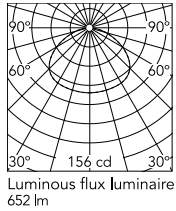

[BOOK AN APPOINTMENT](#)

Download

Mounting instructions [↓ PDF](#)

Photometric Files

LDT / IES [↓ LDT](#)

Main specifications

EAN	8059607020388
Mounting	Suspension
Environment	Indoor dry location
Light source type	Bulb
Lamp category	Halogen
Lamp holder	E27
Ilcos	HSGSR
Number of heads	1
Power (W)	150

Physical

Colour	Red
Net weight (kg)	0.53
Package height (cm)	9
Package width (cm)	15
Package length (cm)	61
Package volume (m3)	0.01
IP	20

Schematic light drawing

h(m)	E(lx)	D(m)
1	156	4.37
2	39	8.75
3	17	13.12
4	10	17.50
5	6	21.87