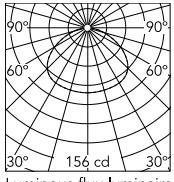

Physical

Colour	Black
Net weight (kg)	0.55
Package height (cm)	9
Package width (cm)	15
Package length (cm)	61
Package volume (m3)	0.01
IP	20
IP external	20

Schematic light drawing

Beam Angle: 131°

h(m)	E(lx)	D(m)
1	156	4.37
2	39	8.75
3	17	13.12
4	10	17.50
5	6	21.87