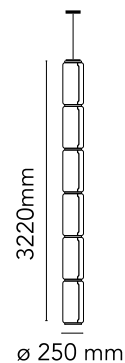

FLOS

■ F0282000 Black

Noctambule Suspension 6 High Cylinder

Designed by Konstantin Grcic, 2019

63W - 2096lm - 2700K

Hanging lamps consisting of interconnecting glass modules reaching a length of 3,2 mt. (126.77") with 4 mt. (157.48") suspended power cable. Cylindrical and semi-spherical transparent blown glass structure, suspended die cast aluminium ring connector, hydroformed steel internal lateral arm and injection moulded optical opal silicone outer ring diffusers. The power supply unit within the ceiling rose can be used as a dimmer to adjust the light intensity by 10% to 100% in either direction by means of the 0-10/1-10V, PUSH, DALI control.

Are you a professional and your project needs consulting and support?

[BOOK AN APPOINTMENT](#)

Main specifications

EAN	8059607000779
Mounting	Suspension
Environment	Indoor dry location
Light source type	LED
LED type	LED Module
Lamp holder	LED Module
Power (W)	63
System flux (lm)	2096

Physical

Colour	Black
Cord length (mm)	4000
Net weight (kg)	26.9
Package volume (m3)	0.48
IP	20

Download

Mounting instructions	↓ PDF
Mounting instructions	↓ PDF
Spare Parts	↓ PDF

Photometric Files

LDT / IES	↓ ZIP
-----------	-----------------------