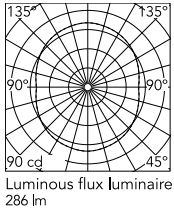

Schematic light drawing

Photometric

Lighting type	Total
Light distribution	Symmetric
CCT (K)	2700

Electrical

Insulation class	I
Frequency (Hz)	50/60
Main voltage (Vac)	120-277
Driver	Integrated
Dimmable	Yes
Dimming type	Dimmable 0-10V, Dimmable Push, Dimmable 1-10V, Dimmable DALI 1
Dimming interface	Remote Dimmable (Dimmer Not Included)
Cord length (mm)	4000
Batteries inside	No
Charging min time	No

Ecodesign and Energy

Labelling

This product contains a light source of energy efficiency class E

Replaceable (LED only)
light source by a
professional

Replaceable control
gear by a professional