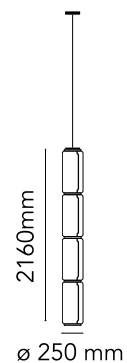

FLOS

■ F0280000 Black

Noctambule Suspension 4 High Cylinder

Designed by Konstantin Grcic, 2019

45W - 1500lm - 2700K

Hanging lamps consisting of interconnecting glass modules reaching a length of 3,2 mt. (126.77") with 4 mt. (157.48") suspended power cable. Cylindrical and semi-spherical transparent blown glass structure, suspended die cast aluminium ring connector, hydroformed steel internal lateral arm and injection moulded optical opal silicone outer ring diffusers. The power supply unit within the ceiling rose can be used as a dimmer to adjust the light intensity by 10% to 100% in either direction by means of the 0-10/1-10V, PUSH, DALI control.

Are you a professional and your project needs consulting and support?

[BOOK AN APPOINTMENT](#)

Main specifications

EAN	8059607000755
Mounting	Suspension
Environment	Indoor dry location
Light source type	LED
LED type	LED Module
Lamp holder	LED Module
Power (W)	45
System flux (lm)	1500

Physical

Colour	Black
Cord length (mm)	4000
Net weight (kg)	18.9
Package volume (m3)	0.33
IP	20

Download

Mounting instructions	↓ PDF
Mounting instructions	↓ PDF
Spare Parts	↓ PDF

Photometric Files

LDT / IES	↓ ZIP
-----------	-----------------------