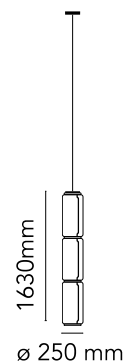

FLOS

■ F0264000 Black

Noctambule Suspension 3 High Cylinder

Designed by Konstantin Grcic, 2019

36W - 1202lm - 2700K - CRI > 90

Hanging lamps consisting of interconnecting glass modules reaching a length of 3,2 mt. (126.77") with 4 mt. (157.48") suspended power cable. Cylindrical and semi-spherical transparent blown glass structure, suspended die cast aluminium ring connector, hydroformed steel internal lateral arm and injection moulded optical opal silicone outer ring diffusers. The power supply unit within the ceiling rose can be used as a dimmer to adjust the light intensity by 10% to 100% in either direction by means of the 0-10/1-10V, PUSH, DALI control.

Are you a professional and your project needs consulting and support?

[BOOK AN APPOINTMENT](#)

Main specifications

EAN	8059607000557
Mounting	Suspension
Environment	Indoor dry location
Light source type	LED
LED type	LED Module
Lamp holder	LED Module
Power (W)	36
System flux (lm)	1202

Physical

Colour	Black
Cord length (mm)	4000
Net weight (kg)	14.9
Package volume (m3)	0.26
IP	20

Download

Mounting instructions	↓ PDF
Mounting instructions	↓ PDF
Spare Parts	↓ PDF

Photometric Files

LDT / IES	↓ ZIP
-----------	-----------------------