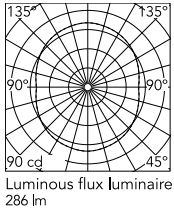

Schematic light drawing

Photometric

Lighting type	Total
Light distribution	Symmetric
CCT (K)	2700
CRI >	90

Electrical

Insulation class	I
Frequency (Hz)	50/60
Main voltage (Vac)	120-277
Driver	Integrated
Dimmable	Yes
Dimming type	Dimmable 0-10V, Dimmable Push, Dimmable 1-10V, Dimmable DALI 1
Dimming interface	Remote Dimmable (Dimmer Not Included)
Cord length (mm)	4000
Batteries inside	No
Charging min time	No

Ecodesign and Energy Labelling

This product contains a light source of energy efficiency class E

Replaceable (LED only) light source by a professional

Replaceable control gear by a professional