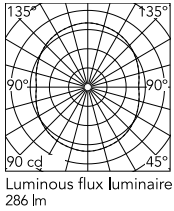

Physical

Colour	Black
Cord length (mm)	4000
Net weight (kg)	18.8
Package volume (m3)	0.27
IP	20

Download

Mounting instructions	↓ PDF
Mounting instructions	↓ PDF
Spare Parts	↓ PDF

Ecodesign and Energy Labelling

This product contains a light source of energy efficiency class E

Replaceable (LED only) light source by a professional

Replaceable control gear by an end-user

Schematic light drawing

Photometric

Lighting type	Total
Light distribution	Symmetric
CCT (K)	2700