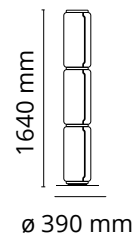

FLOS

■ F0287000 Black

Noctambule Floor 3 High Cylinder Small Base

Designed by Konstantin Grcic, 2019

36W - 1093lm - 2700K

Standing lamps consisting of interconnecting glass modules reaching a height of 2,17 metres (85.43"). Cylindrical and semi-spherical transparent blown glass structure, die cast aluminium base and rings, hydroformed steel internal lateral arms and injection moulded optical opal silicone outer ring diffusers. The power supply cable is 2 metres (78.74") long, with a pedal operated panel used as a dimmer to adjust the light intensity by 10% to 100% in either direction. Wall mounted power supply unit with interchangeable plugs.

Are you a professional and your project needs consulting and support?

[BOOK AN APPOINTMENT](#)

Main specifications

EAN	8059607000823
Mounting	Floor
Environment	Indoor dry location
Light source type	LED
LED type	LED Module
Lamp holder	LED Module
Power (W)	36
System flux (lm)	1093

Physical

Colour	Black
Cord length (mm)	4000
Net weight (kg)	18.8
Package volume (m3)	0.27
IP	20

Download

Mounting instructions	↓ PDF
Mounting instructions	↓ PDF
Spare Parts	↓ PDF

Ecodesign and Energy Labelling