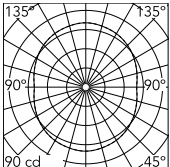

Physical

Colour	Black
Cord length (mm)	4000
Net weight (kg)	17.7
Package volume (m3)	0.56
IP	20
IP external	20

Download

Mounting instructions	↓ PDF
Mounting instructions	↓ PDF
Spare Parts	↓ PDF

Photometric Files

LDT / IES	↓ ZIP
-----------	-----------------------

Technical Drawings

3D	↓ ZIP
----	-----------------------

Schematic light drawing

Luminous flux luminaire
286 lm

The above drawing is for illustrative purposes only and refers to product code: