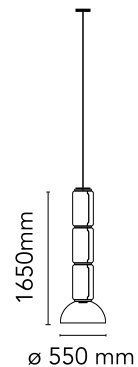

FLOS

■ F0274000 Black

Noctambule Suspension 3 Low Cylinder Bowl

Designed by Konstantin Grcic, 2019

54W - 1293lm - 2700K - CRI > 90

Hanging lamps consisting of interconnecting glass modules reaching a length of 3,2 mt. (126.77") with 4 mt. (157.48") suspended power cable. Cylindrical and semi-spherical transparent blown glass structure, suspended die cast aluminium ring connector, hydroformed steel internal lateral arm and injection moulded optical opal silicone outer ring diffusers. The power supply unit within the ceiling rose can be used as a dimmer to adjust the light intensity by 10% to 100% in either direction by means of the 0-10V/1-10V, PUSH, DALI control.

Are you a professional and your project needs consulting and support?

[BOOK AN APPOINTMENT](#)

Main specifications

EAN	8059607000694
Mounting	Suspension
Environment	Indoor dry location
Light source type	LED
LED type	LED Module
Lamp holder	LED Module, COB LED
Power (W)	54
System flux (lm)	1293

Physical

Colour	Black
Cord length (mm)	4000
Net weight (kg)	17.7
Package volume (m3)	0.56
IP	20
IP external	20

Download

Mounting instructions	↓ PDF
Mounting instructions	↓ PDF
Spare Parts	↓ PDF

Photometric Files

LDT / IES	↓ ZIP
-----------	-----------------------

Technical Drawings

3D	↓ ZIP
----	-----------------------

Schematic light drawing

Luminous flux luminaire
286 lm

The above drawing is for illustrative purposes only and refers to product code: