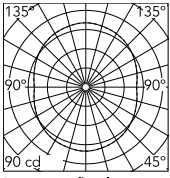

Physical

Colour	Black
Cord length (mm)	4000
Net weight (kg)	13.7
Package volume (m3)	0.27
IP	20
IP external	20

Download

Mounting instructions	↓ PDF
Mounting instructions	↓ PDF
Spare Parts	↓ PDF

Photometric Files

LDT / IES	↓ ZIP
-----------	-----------------------

Technical Drawings

3D	↓ ZIP
----	-----------------------

Schematic light drawing

Luminous flux luminaire
286 lm

The above drawing is for illustrative purposes only and refers to product code: