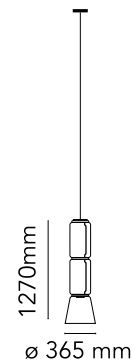

FLOS

■ F0270000 Black

Noctambule Suspension 2 Low Cylinder Cone

Designed by Konstantin Grcic, 2019

45W - 1259lm - 2700K - CRI > 90

Hanging lamps consisting of interconnecting glass modules reaching a length of 3,2 mt. (126.77") with 4 mt. (157.48") suspended power cable. Cylindrical and semi-spherical transparent blown glass structure, suspended die cast aluminium ring connector, hydroformed steel internal lateral arm and injection moulded optical opal silicone outer ring diffusers. The power supply unit within the ceiling rose can be used as a dimmer to adjust the light intensity by 10% to 100% in either direction by means of the 0-10V/1-10V, PUSH, DALI control.

Are you a professional and your project needs consulting and support?

[BOOK AN APPOINTMENT](#)

Main specifications

EAN	8059607000656
Mounting	Suspension
Environment	Indoor dry location
Light source type	LED
LED type	LED Module
Lamp holder	LED Module, COB LED
Power (W)	45
System flux (lm)	1259

Physical

Colour	Black
Cord length (mm)	4000
Net weight (kg)	13.7
Package volume (m3)	0.27
IP	20
IP external	20

Download

Mounting instructions	↓ PDF
Mounting instructions	↓ PDF
Spare Parts	↓ PDF

Photometric Files

LDT / IES	↓ ZIP
-----------	-----------------------

Technical Drawings

3D	↓ ZIP
----	-----------------------

Schematic light drawing

Luminous flux luminaire
286 lm

The above drawing is for illustrative purposes only and refers to product code: