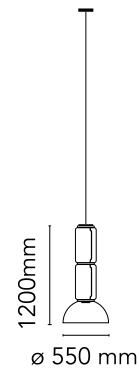

FLOS

■ F0273000 Black

Noctambule Suspension 2 Low Cylinder Bowl

Designed by Konstantin Grcic, 2019

45W - 1007lm - 2700K - CRI > 90

Hanging lamps consisting of interconnecting glass modules reaching a length of 3,2 mt. (126.77") with 4 mt. (157.48") suspended power cable. Cylindrical and semi-spherical transparent blown glass structure, suspended die cast aluminium ring connector, hydroformed steel internal lateral arm and injection moulded optical opal silicone outer ring diffusers. The power supply unit within the ceiling rose can be used as a dimmer to adjust the light intensity by 10% to 100% in either direction by means of the 0-10/1-10V, PUSH, DALI control.

Are you a professional and your project needs consulting and support?

[BOOK AN APPOINTMENT](#)

Main specifications

EAN	8059607000687
Mounting	Suspension
Environment	Indoor dry location
Light source type	LED
LED type	LED Module
Lamp holder	LED Module, COB LED
Power (W)	45
System flux (lm)	1007

Physical

Colour	Black
Cord length (mm)	4000
Net weight (kg)	14.2
Package volume (m3)	0.5
IP	20
IP external	20

Download

Mounting instructions	↓ PDF
Mounting instructions	↓ PDF
Spare Parts	↓ PDF

Photometric Files

LDT / IES	↓ ZIP
-----------	-----------------------

Technical Drawings

3D	↓ ZIP
----	-----------------------

Schematic light drawing

Luminous flux luminaire
286 lm

The above drawing is for illustrative purposes only and refers to product code: