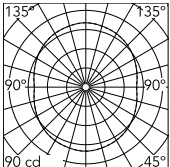

Physical

Colour	Black
Cord length (mm)	4000
Net weight (kg)	14.2
Package volume (m3)	0.5
IP	20
IP external	20

Download

Mounting instructions	↓ PDF
Mounting instructions	↓ PDF
Spare Parts	↓ PDF

Photometric Files

LDT / IES	↓ ZIP
-----------	-----------------------

Technical Drawings

3D	↓ ZIP
----	-----------------------

Schematic light drawing

Luminous flux luminaire
286 lm

The above drawing is for illustrative purposes only and refers to product code: