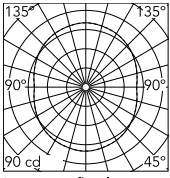

Physical

Colour	Black
Cord length (mm)	4000
Net weight (kg)	10.7
Package volume (m3)	0.43
IP	20
IP external	20

Download

Mounting instructions	↓ PDF
Mounting instructions	↓ PDF
Spare Parts	↓ PDF

Photometric Files

LDT / IES	↓ ZIP
-----------	-----------------------

Technical Drawings

3D	↓ ZIP
----	-----------------------

Schematic light drawing

Luminous flux luminaire
286 lm

The above drawing is for
illustrative purposes only and
refers to product code: