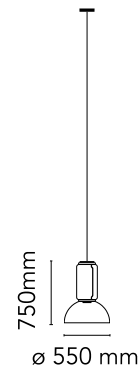

FLOS

■ F0263000 Black

Noctambule Suspension 1 Low Cylinder Bowl

Designed by Konstantin Grcic, 2019

36W - 1007lm - 2700K - CRI > 90

Hanging lamps consisting of interconnecting glass modules reaching a length of 3,2 mt. (126.77") with 4 mt. (157.48") suspended power cable. Cylindrical and semi-spherical transparent blown glass structure, suspended die cast aluminium ring connector, hydroformed steel internal lateral arm and injection moulded optical opal silicone outer ring diffusers. The power supply unit within the ceiling rose can be used as a dimmer to adjust the light intensity by 10% to 100% in either direction by means of the 0-10/1-10V, PUSH, DALI control.

Are you a professional and your project needs consulting and support?

[BOOK AN APPOINTMENT](#)

Main specifications

EAN	8059607000540
Mounting	Suspension
Environment	Indoor dry location
Light source type	LED
LED type	LED Module
Lamp holder	LED Module, COB LED
Power (W)	36
System flux (lm)	1007

Physical

Colour	Black
Cord length (mm)	4000
Net weight (kg)	10.7
Package volume (m3)	0.43
IP	20
IP external	20

Download

Mounting instructions	↓ PDF
Mounting instructions	↓ PDF
Spare Parts	↓ PDF

Photometric Files

LDT / IES	↓ ZIP
-----------	-----------------------

Technical Drawings

3D	↓ ZIP
----	-----------------------

Schematic light drawing

Luminous flux luminaire
286 lm

The above drawing is for
illustrative purposes only and
refers to product code: