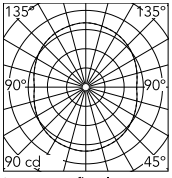

Physical

Colour	Black
Cord length (mm)	4000
Net weight (kg)	10.2
Package volume (m3)	0.21
IP	20
IP external	20

Download

Mounting instructions	↓ PDF
Mounting instructions	↓ PDF
Spare Parts	↓ PDF

Photometric Files

LDT / IES	↓ ZIP
-----------	-----------------------

Technical Drawings

3D	↓ ZIP
----	-----------------------

Schematic light drawing

Luminous flux luminaire
286 lm

The above drawing is for illustrative purposes only and refers to product code: