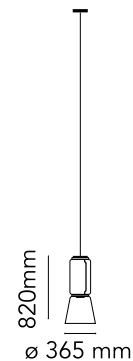

FLOS

■ F0268000 Black

Noctambule Suspension 1 Low Cylinder Cone

Designed by Konstantin Grcic, 2019

36W - 973lm - 2700K - CRI > 90

Hanging lamps consisting of interconnecting glass modules reaching a length of 3,2 mt. (126.77") with 4 mt. (157.48") suspended power cable. Cylindrical and semi-spherical transparent blown glass structure, suspended die cast aluminium ring connector, hydroformed steel internal lateral arm and injection moulded optical opal silicone outer ring diffusers. The power supply unit within the ceiling rose can be used as a dimmer to adjust the light intensity by 10% to 100% in either direction by means of the 0-10V/1-10V, PUSH, DALI control.

Are you a professional and your project needs consulting and support?

[BOOK AN APPOINTMENT](#)

Main specifications

EAN	8059607000625
Mounting	Suspension
Environment	Indoor dry location
Light source type	LED
LED type	LED Module
Lamp holder	LED Module, COB LED
Power (W)	36
System flux (lm)	973

Physical

Colour	Black
Cord length (mm)	4000
Net weight (kg)	10.2
Package volume (m3)	0.21
IP	20
IP external	20

Download

Mounting instructions	↓ PDF
Mounting instructions	↓ PDF
Spare Parts	↓ PDF

Photometric Files

LDT / IES	↓ ZIP
-----------	-----------------------

Technical Drawings

3D	↓ ZIP
----	-----------------------

Schematic light drawing

Luminous flux luminaire
286 lm

The above drawing is for illustrative purposes only and refers to product code: