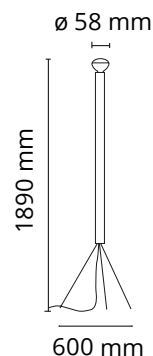

Are you a professional and your project needs consulting and support?

BOOK AN APPOINTMENT

Main specifications

EAN	8059607047071
Mounting	Floor
Environments	Indoor dry location
Light Source Type	Bulb
Lamp category	Halogen
Lamp holders	E27
Ilcos	HSGSR
Number of heads	1
Power (W)	105

Physical

Colour	Lite Blue
Length (mm)	500
Cord length (mm)	2800
Net weight (kg)	3.7
Package height (mm)	120
Package width (mm)	1515
Package length (mm)	140
Package volume (m3)	0.03
IP internal	20

Download