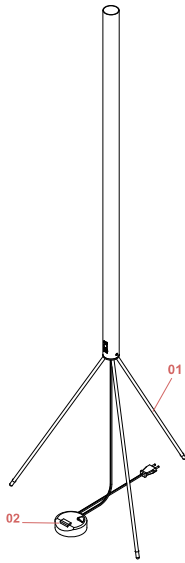

FLOS

F3772003 Lite Blue

Luminator

Designed by Achille and Pier Giacomo Castiglioni, 1954

Floor lamp providing indirect light. Bulb with reflector. Iron stem with painted finish. Painted galvanized metal legs.

Physical

Colour	Lite Blue
Length (mm)	500
Cord length (mm)	2800
Net weight (kg)	3.7
Package height (mm)	120
Package width (mm)	1515
Package length (mm)	140
Package volume (m3)	0.03
IP internal	20

Download

Notes

Dimmable Switch included

Bulbs

NOT INCLUDED

RF32366

LED Lamp 12W E27 220-240V

2700K R125

Spare Parts

- 01. Leg with Ring for Luminator Black RF3770231
- 02. Led rondo' dimmer 220/240v 40-250w 4-100w RF28045

DOWNLOAD

RF28045

Led rondo' dimmer 220/240v 40-250w 4-100w

RF3770231

Leg with Ring for Luminator Black