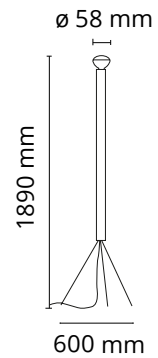

FLOS

 F3772035 Red

Luminator

Designed by Achille and Pier Giacomo Castiglioni, 1954

Floor lamp providing indirect light. Bulb with reflector. Iron stem with painted finish. Painted galvanized metal legs.

Are you a professional and your project needs consulting and support?

[BOOK AN APPOINTMENT](#)

Main specifications

EAN	8059607606032
Mounting	Floor
Environment	Indoor dry location
Light source type	Bulb
Lamp category	Halogen
Lamp holder	E27
Ilcos	HSGSR
Number of heads	1
Power (W)	105

Physical

Colour	Red
Cord length (mm)	2800
Net weight (kg)	3.7
Package height (cm)	12
Package width (cm)	152
Package length (cm)	14
Package volume (m3)	0.03
IP	20
IP external	20

Download

Mounting instructions [↓ PDF](#)