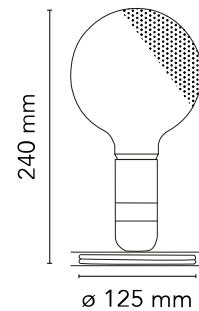

## Lampadina

Designed by Achille Castiglioni, 1972

LED retrofit - 5W - 241lm - 2700K

Table lamp providing direct, diffused light. Anodized aluminum base serves to contain excess power cord. Bakelite lamp-holder, painted to match the switch in the orange and black colors. Clear globe lamp is partially sandblasted to diffuse the light.

### Main specifications

EAN	8059607033289
Mounting	Table
Environment	Indoor dry location
Light source type	Bulb
Lamp category	LED retrofit
Lamp type	G125
Lamp holder	E27
Bulb finish	Semifrosted
Number of heads	1
Power (W)	5
System flux (lm)	241

### Physical

Colour	White
Cord length (mm)	2300
Net weight (kg)	0.35
Package volume (m3)	0.01
IP	20
IP external	20