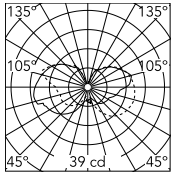

Schematic light drawing

Luminous flux luminaire
241 lm
The above drawing is for
illustrative purposes only and
refers to product code:
F32990WLAMPADINA_LED_NE2020_2W-
LED

Photometric

Lighting type	Total
Light distribution	Asymmetric
CCT (K)	2700

Electrical

Insulation class	II
Frequency (Hz)	50/60
Main voltage (Vac)	230
Dimmable	No
Dimming interface	Switch Integrated (Not Dimmable)
Cord length (mm)	2300
Plug type	Type C
Batteries inside	No
Charging min time	No