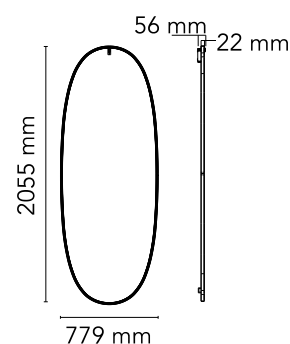

## La Plus Belle

Designed by Philippe Starck, 2019

4 x 60W - 4 x N/DIm - 2700K

Plus Belle is a mirror with incorporated light sources. The aluminium frame is available in various finishes (brushed gold, brushed copper, polished bronze and brill, and houses high chromatic rendering led light sources (CRI 95) and an optical opal silicone diffuser. The mirror is made of 6 mm extra-clear glass, with a layer of safety and aesthetic film to the rear, and it is fixed to the frame by means of a polycarbonate glazing bead. The Plus Belle mirror is hung from the wall by means of an aesthetic effect hook with a dual magnet fixing device to keep it in position. It is powered by means of a wall-mounted power supply unit or IEC cable and connector socket. The optic sensor command fitted to the mirror or remote 0-10/1-10 V - PUSH - DALI control can be used as a dimmer to adjust the light intensity by 10% to 100% in either direction.

### Main specifications

EAN	8059607005033
Mounting	Wall
Environment	Indoor dry location
Light source type	LED
LED type	LED Module
Lamp holder	LED Module
Number of heads	4
Power (W)	60
System flux (lm)	N/D

### Physical

Colour	Bronze
Net weight (kg)	24.5
Package volume (m3)	0.31
IP	20
IP external	20