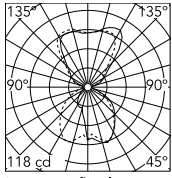

Physical

Colour	Aluminized Silver
Net weight (kg)	1.7
Package volume (m3)	0.05
IP	20
IP external	20

Download

[Mounting instructions](#) PDF

[Spare Parts](#) PDF

Photometric Files

[LDT / IES](#) LDT

Technical Drawings

[2D](#) ZIP

[3D](#) ZIP

Schematic light drawing

Luminous flux luminaire
1200 lm

The above drawing is for
illustrative purposes only and
refers to product code:
F6307004VKTRIBE_W_70W-HL

Photometric

Lighting type	Indirect, Direct
Light distribution	Symmetric