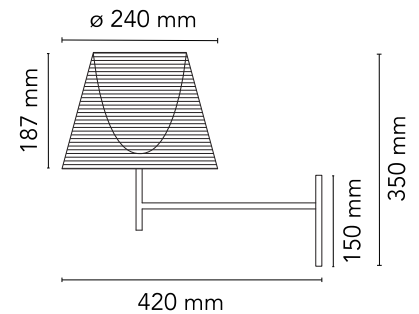

FLOS

F6307004 Aluminized Silver

KTribe Wall

Designed by Philippe Starck, 2007

Halogen - 100W

Wall mounted fixture providing diffused lighting; a switch located near the diffuser allows for 4-level light adjustment via a "remote" dimmer. Cover rose in die-cast, polished and chrome-plated Zamak alloy. Arm and diffuser support in polished aluminum tube. Injectionmolded PC (polycarbonate) inner diffuser opal color. Outer diffusers in transparent or fumée PMMA (polymethylmethacrylate) and silver or bronze on the inner surface, by vacuum aluminum coating. Injection-molded PC (polycarbonate) upper ring, completely transparent, or transparent brown for the outer bronze diffuser.

Are you a professional and your project needs consulting and support?

[BOOK AN APPOINTMENT](#)

Main specifications

EAN	8059607006184
Mounting	Wall
Environment	Indoor dry location
Light source type	Bulb
Lamp category	Halogen
Lamp holder	E27
Iicos	HSGS
Number of heads	1
Power (W)	100

Physical

Colour	Aluminized Silver
Net weight (kg)	1.7
Package volume (m3)	0.05
IP	20
IP external	20

Download

[Mounting instructions](#) PDF

[Spare Parts](#) PDF

Photometric Files

[LDT / IES](#) LDT

Technical Drawings

[2D](#) ZIP

[3D](#) ZIP

Schematic light drawing

Luminous flux luminaire
1200 lm

The above drawing is for
illustrative purposes only and
refers to product code:
F6307004VKTRIBE_W_70W-HL

Photometric

Lighting type	Indirect, Direct
Light distribution	Symmetric