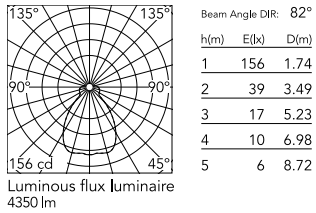

### Physical

Colour	Green Wall
Orientation	Fixed
Net weight (kg)	24
Package volume (m3)	0.78
IP internal	44
IP external	44

### Photometric Files

[LDT / IES](#)  ZIP

### Technical Drawings

[2D](#)  ZIP

[3D](#)  ZIP

IP		IP
44		44

## Schematic light drawing