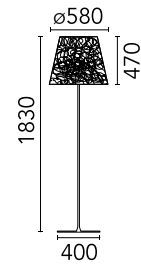

### Main specifications

EAN	8059607005798
Mounting	Floor
Environments	Outdoor wet location
Light Source Type	Bulb
Lamp holders	E27
Iicos	HSGS
Number of heads	1
Power (W)	230

### Physical

Colour	Green Wall
Orientation	Fixed
Net weight (kg)	24
Package volume (m3)	0.78
IP internal	44
IP external	44