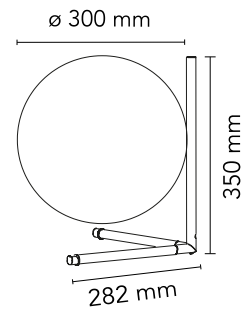

Are you a professional and your project needs consulting and support?

[BOOK AN APPOINTMENT](#)

Main specifications

| | |
|-------------------|---------------------|
| EAN | 8059607002902 |
| Mounting | Table |
| Environment | Indoor dry location |
| Light source type | Bulb |
| Lamp category | Halogen |
| Lamp holder | E27 |
| Iicos | HSGS |
| Number of heads | 1 |
| Power (W) | 205 |

Physical

| | |
|---------------------|-------|
| Colour | Black |
| Net weight (kg) | 2.35 |
| Package volume (m3) | 0.07 |
| IP | 20 |
| IP external | 20 |

Download

[Mounting instructions](#)  PDF

[Spare Parts](#)  PDF

Photometric Files

[LDT / IES](#)  LDT

Technical Drawings

[2D](#)  ZIP

[3D](#)  ZIP

Schematic light drawing

Luminous flux luminaire
1252 lm

The above drawing is for
illustrative purposes only and
refers to product code:
F31720WIC_T2_13W-LED