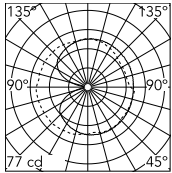

Photometric Files

[LDT / IES](#)  LDT

Technical Drawings

[2D](#)  ZIP

[3D](#)  ZIP

Schematic light drawing

Luminous flux luminaire
1252 lm

The above drawing is for
illustrative purposes only and
refers to product code:
F31720WIC_T2_13W-LED