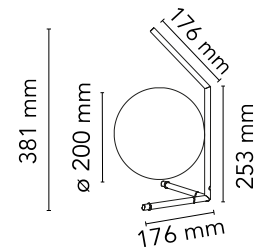

Are you a professional and your project needs consulting and support?

[BOOK AN APPOINTMENT](#)

Main specifications

EAN	8059607002773
Mounting	Table
Environment	Indoor dry location
Light source type	Bulb
Lamp category	Halogen
Lamp holder	E14
Iicos	HSGS
Number of heads	1
Power (W)	60

Physical

Colour	Black
Length (mm)	200
Net weight (kg)	1.4
Package volume (m3)	0.04
IP	20
IP external	20

Download

[Mounting instructions](#) PDF

[Spare Parts](#) PDF

Photometric Files

[LDT / IES](#) LDT

Technical Drawings

[2D](#) ZIP

[3D](#) ZIP

Schematic light drawing

Luminous flux luminaire
689 lm

The above drawing is for
illustrative purposes only and
refers to product code:
F31710WIC_T1_LOW_8W-LED

Photometric

Lighting type	Total
Light distribution	Asymmetric