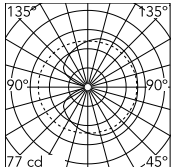

Physical

Colour	Black
Length (mm)	200
Net weight (kg)	1.4
Package volume (m3)	0.04
IP	20
IP external	20

Download

[Mounting instructions](#) PDF

[Spare Parts](#) PDF

Photometric Files

[LDT / IES](#) LDT

Technical Drawings

[2D](#) ZIP

[3D](#) ZIP

Schematic light drawing

Luminous flux luminaire
689 lm

The above drawing is for
illustrative purposes only and
refers to product code:
F31710WIC_T1_LOW_8W-LED

Photometric

Lighting type	Total
Light distribution	Asymmetric