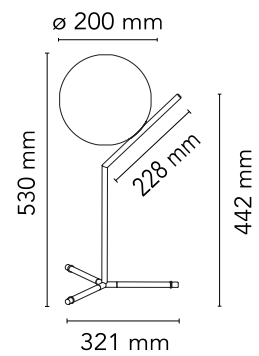

Are you a professional and your project needs consulting and support?

[BOOK AN APPOINTMENT](#)

Main specifications

EAN	8059607002636
Mounting	Table
Environment	Indoor dry location
Light source type	Bulb
Lamp category	Halogen
Lamp holder	E14
Iicos	HSGS
Number of heads	1
Power (W)	60

Physical

Colour	Black
Net weight (kg)	1.4
Package volume (m3)	0.04
IP	20
IP external	20

Download

[Mounting instructions](#) PDF

[Spare Parts](#) PDF

Photometric Files

[LDT / IES](#) LDT

Technical Drawings

[2D](#) ZIP

[3D](#) ZIP

Schematic light drawing

Luminous flux luminaire
689 lm

The above drawing is for illustrative purposes only and refers to product code: F31700WIC_T1_HIGH_8W-LED

Photometric

Lighting type	Total
Light distribution	Asymmetric