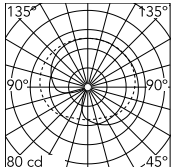

Physical

Colour	Black
Net weight (kg)	1.4
Package volume (m3)	0.04
IP	20
IP external	20

Download

[Mounting instructions](#) PDF

[Spare Parts](#) PDF

Photometric Files

[LDT / IES](#) LDT

Technical Drawings

[2D](#) ZIP

[3D](#) ZIP

Schematic light drawing

Luminous flux luminaire
689 lm

The above drawing is for illustrative purposes only and refers to product code: F31700WIC_T1_HIGH_8W-LED

Photometric

Lighting type	Total
Light distribution	Asymmetric