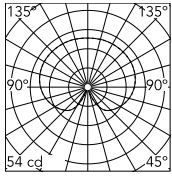

Physical

Colour	Black
Net weight (kg)	5.1
Package volume (m3)	0.1
IP	20
IP external	20

Download

[Mounting instructions](#) PDF

[Spare Parts](#) PDF

Photometric Files

[LDT / IES](#) LDT

Technical Drawings

[2D](#) ZIP

[3D](#) ZIP

Schematic light drawing

Luminous flux luminaire
689 lm

The above drawing is for illustrative purposes only and refers to product code: F31730WIC_F1_8W-LED

Photometric

Lighting type	Total
Light distribution	Roto symmetric