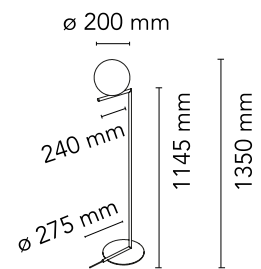

Are you a professional and your project needs consulting and support?

[BOOK AN APPOINTMENT](#)

Main specifications

EAN	8059607003053
Mounting	Floor
Environment	Indoor dry location
Light source type	Bulb
Lamp category	Halogen
Lamp holder	E14
Iicos	HSGS
Number of heads	1
Power (W)	60

Physical

Colour	Black
Net weight (kg)	5.1
Package volume (m3)	0.1
IP	20
IP external	20

Download

[Mounting instructions](#) PDF

[Spare Parts](#) PDF

Photometric Files

[LDT / IES](#) LDT

Technical Drawings

[2D](#) ZIP

[3D](#) ZIP

Schematic light drawing

Luminous flux luminaire
689 lm

The above drawing is for illustrative purposes only and refers to product code: F31730WIC_F1_8W-LED

Photometric

Lighting type	Total
Light distribution	Roto symmetric