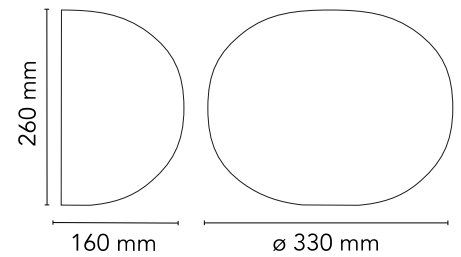

Are you a professional and your project needs consulting and support?

[BOOK AN APPOINTMENT](#)

Main specifications

EAN	8059607016725
Mounting	Wall
Environment	Indoor dry location
Light source type	Bulb
Lamp category	Halogen
Lamp holder	E27
Ilcos	HSGS
Number of heads	1
Power (W)	100

Physical

Colour	White
Net weight (kg)	1.8
Package height (cm)	27
Package width (cm)	38
Package length (cm)	38
Package volume (m3)	0.04
IP	40

Download

[Mounting instructions](#) PDF

[Spare Parts](#) PDF

Photometric Files