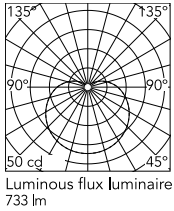

Physical

Colour	White
Net weight (kg)	1.8
Package height (cm)	27
Package width (cm)	38
Package length (cm)	38
Package volume (m3)	0.04
IP	40

Download

[Mounting instructions](#) PDF

[Spare Parts](#) PDF

Photometric Files

[LDT / IES](#) LDT

Technical Drawings

[2D](#) ZIP

[3D](#) ZIP

Schematic light drawing

Photometric

Lighting type	Total
Light distribution	Symmetric

Electrical