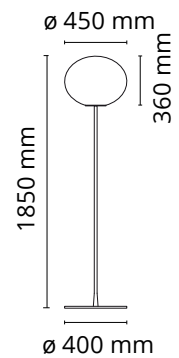

## Glo-Ball Floor 3

Designed by Jasper Morrison, 1998

Halogen - 150W

Floor lamp providing diffused light. Diffuser consisting of an externally acid-etched, hand blown, flashed opaline glass and a die-cast threaded ring nut with alodine plating finish. Gray or black painted high-thickness steel base and stem and die-cast aluminum diffuser support. On the cable there is the electronic dimmer which allows the regulation of light brightness.

### Main specifications

EAN	8059607002490
Mounting	Floor
Environment	Indoor dry location
Light source type	Bulb
Lamp category	Halogen
Lamp holder	E27
Iicos	HSGS
Number of heads	1
Power (W)	150

### Physical

Colour	Matte Black
Cord length (mm)	1800
Net weight (kg)	17.65
Package volume (m3)	0.53
IP	20
IP external	20

## Schematic light drawing

Luminous flux luminaire  
1252 lm

The above drawing is for illustrative purposes only and refers to product code: F3030000WGLO-BALL\_F3\_13W-LED