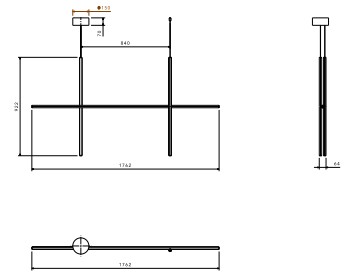

FLOS

F1862033 Argent

Coordinates Suspension 2

Designed by Michael Anastassiades, 2020

55W - 2960lm - 2700K - CRI > 95

Coordinates is a lighting system with diffuse light composed of horizontal and vertical luminaries arranged in a bright grid of various shapes and complexities. Each element is made of extruded anodized aluminium with a champagne or argent finish and a diffuser in platinum optical silicone with an integrated LED strip (CRI 95). Each element is powered and supported by an invisible electrical and mechanical connection designed specifically to allow for the composition of the 4 hanging models (S1, S2, S3, S4) with 2.4-m cables. Each Coordinates configuration includes its own ceiling rose, whose integrated electronics allow for the use of different dimmer systems: push, 1-10, DALI. In the absence of these systems, the amount of light can be set during installation with the push system included in the rose.

Are you a professional and your project needs consulting and support?

[BOOK AN APPOINTMENT](#)

Main specifications

EAN	8059607038345
Mounting	Suspension
Environments	Indoor dry location
Light Source Type	LED
LED type	LED Module
Power (W)	55
System flux (lm)	2960

Physical

Colour	Argent
Length (mm)	1760
Cord length (mm)	2400
Net weight (kg)	2.7
Package height (mm)	0
Package width (mm)	0
Package length (mm)	0
Package volume (m3)	0.03
IP internal	20

Download

[Mounting instructions](#)  PDF