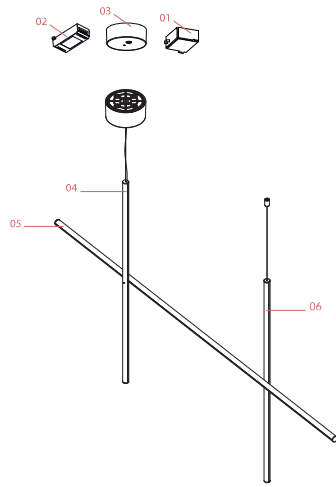

Spare Parts

01.	Power supply kit for Arrangements small & Noctambule	RF0410500
02.	Led dimmer kit	RF0410300
03.	Assembly Rose for Coordinates S Argent	RF1872133
05.	Rod Assembly L1760 H-21 Agent	RF30929
06.	Rod Assembly L920 SA-20 Agent	RF30928
10.	Rod Assembly L920 SA-19 Agent	RF30927