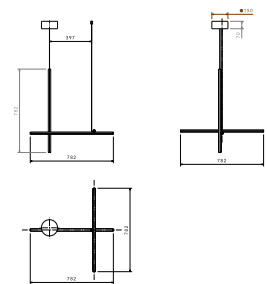

37W - 1920lm - 2700K - CRI > 95

Coordinates is a lighting system with diffuse light composed of horizontal and vertical luminaries arranged in a bright grid of various shapes and complexities. Each element is made of extruded anodized aluminium with a champagne or argent finish and a diffuser in platinum optical silicone with an integrated LED strip (CRI 95). Each element is powered and supported by an invisible electrical and mechanical connection designed specifically to allow for the composition of the 4 hanging models (S1, S2, S3, S4) with 2.4-m cables. Each Coordinates configuration includes its own ceiling rose, whose integrated electronics allow for the use of different dimmer systems: push, 1-10, DALI. In the absence of these systems, the amount of light can be set during installation with the push system included in the rose.

Are you a professional and your project needs consulting and support?

[BOOK AN APPOINTMENT](#)