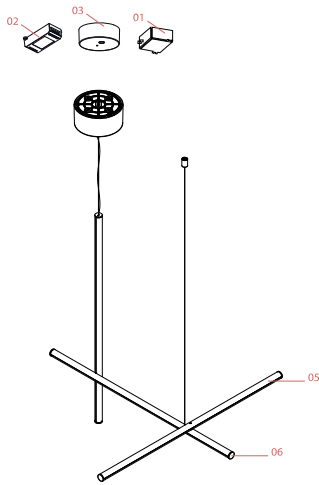

## Spare Parts

- |     |  |           |
|-----|--|-----------|
| 01. | Power supply kit for Arrangements small & Noctambule | RF0410500 |
| 02. | Led dimmer kit                                       | RF0410300 |
| 03. | Assembly Rose for Coordinates S Argent               | RF1872133 |
| 05. | Rod Assembly L780 SH-03 Agent                        | RF30914   |
| 06. | Rod Assembly L780 SA-01 Agent                        | RF30911   |
| 10. | Rod Assembly L780 SA-15 Agent                        | RF30923   |