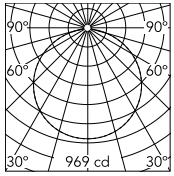

Physical

Colour	White
Net weight (kg)	3
Package height (cm)	11
Package width (cm)	67
Package length (cm)	68
Package volume (m3)	0.05
IP	40
IP external	40

Download

Mounting instructions	↓ PDF
Compatible dimmers	↓ PDF
Spare Parts	↓ PDF

Photometric Files

LDT / IES	↓ LDT
-----------	-----------------------

Technical Drawings

2D	↓ ZIP
3D	↓ ZIP

Schematic light drawing

Beam Angle: 117°

h(m)	E(lx)	D(m)
1	969	3.28
2	242	6.56
3	108	9.83
4	61	13.11
5	39	16.39