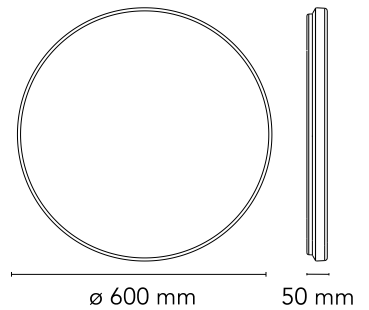

FLOS

F1570009 White

Clara

Designed by Piero Lissoni, 2015

4 x 57W - 4 x 3141lm - 2700K

ceiling/wall lighting fixture, providing diffused light. The front diffuser is made of high efficiency, injection moulded opal Polycarbonate. Ceiling/wall fitting is in injection moulded polycarbonate. Dimmable Led light source powered without the use of any power supply/transformer, but directly by the mains voltage (220-230 V AC). For decorative purposes an optional accessory made of PC and ABS+PC is made available in 4 different finishes: chrome, copper, black fumée and transparent.

Are you a professional and your project needs consulting and support?

[BOOK AN APPOINTMENT](#)

Main specifications

EAN	8059607015322
Mounting	Ceiling and wall surface
Environment	Indoor dry location
Light source type	LED
LED type	LED Module
Lamp holder	LED Module
Number of heads	4
Power (W)	57
System flux (lm)	3141

Physical

Colour	White
Net weight (kg)	3
Package height (cm)	11
Package width (cm)	67
Package length (cm)	68
Package volume (m3)	0.05
IP	40
IP external	40

Download

Mounting instructions	↓ PDF
Compatible dimmers	↓ PDF
Spare Parts	↓ PDF