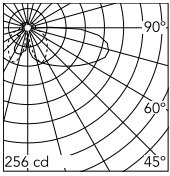

Schematic light drawing

Luminous flux luminaire
1360 lm

The above drawing is for
illustrative purposes only and
refers to product code:
F0700000WBIAGIO_100W-HL

Photometric

Lighting type	Direct
Light distribution	Asymmetric

Electrical

Insulation class	II
Frequency (Hz)	50/60
Main voltage (Vac)	220-250
Dimmable	No
Dimming interface	Switch Integrated (Not Dimmable)
Cord length (mm)	2200
Plug type	Type C
Batteries inside	No
Charging min time	No