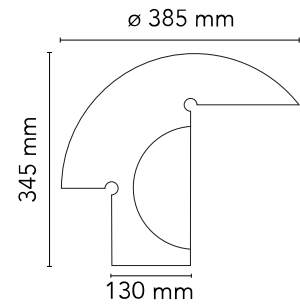

### Physical

Colour	Marble
Cord length (mm)	2200
Net weight (kg)	7.5
Package height (cm)	43
Package width (cm)	22
Package length (cm)	46
Package volume (m3)	0.04
IP	20
IP external	20